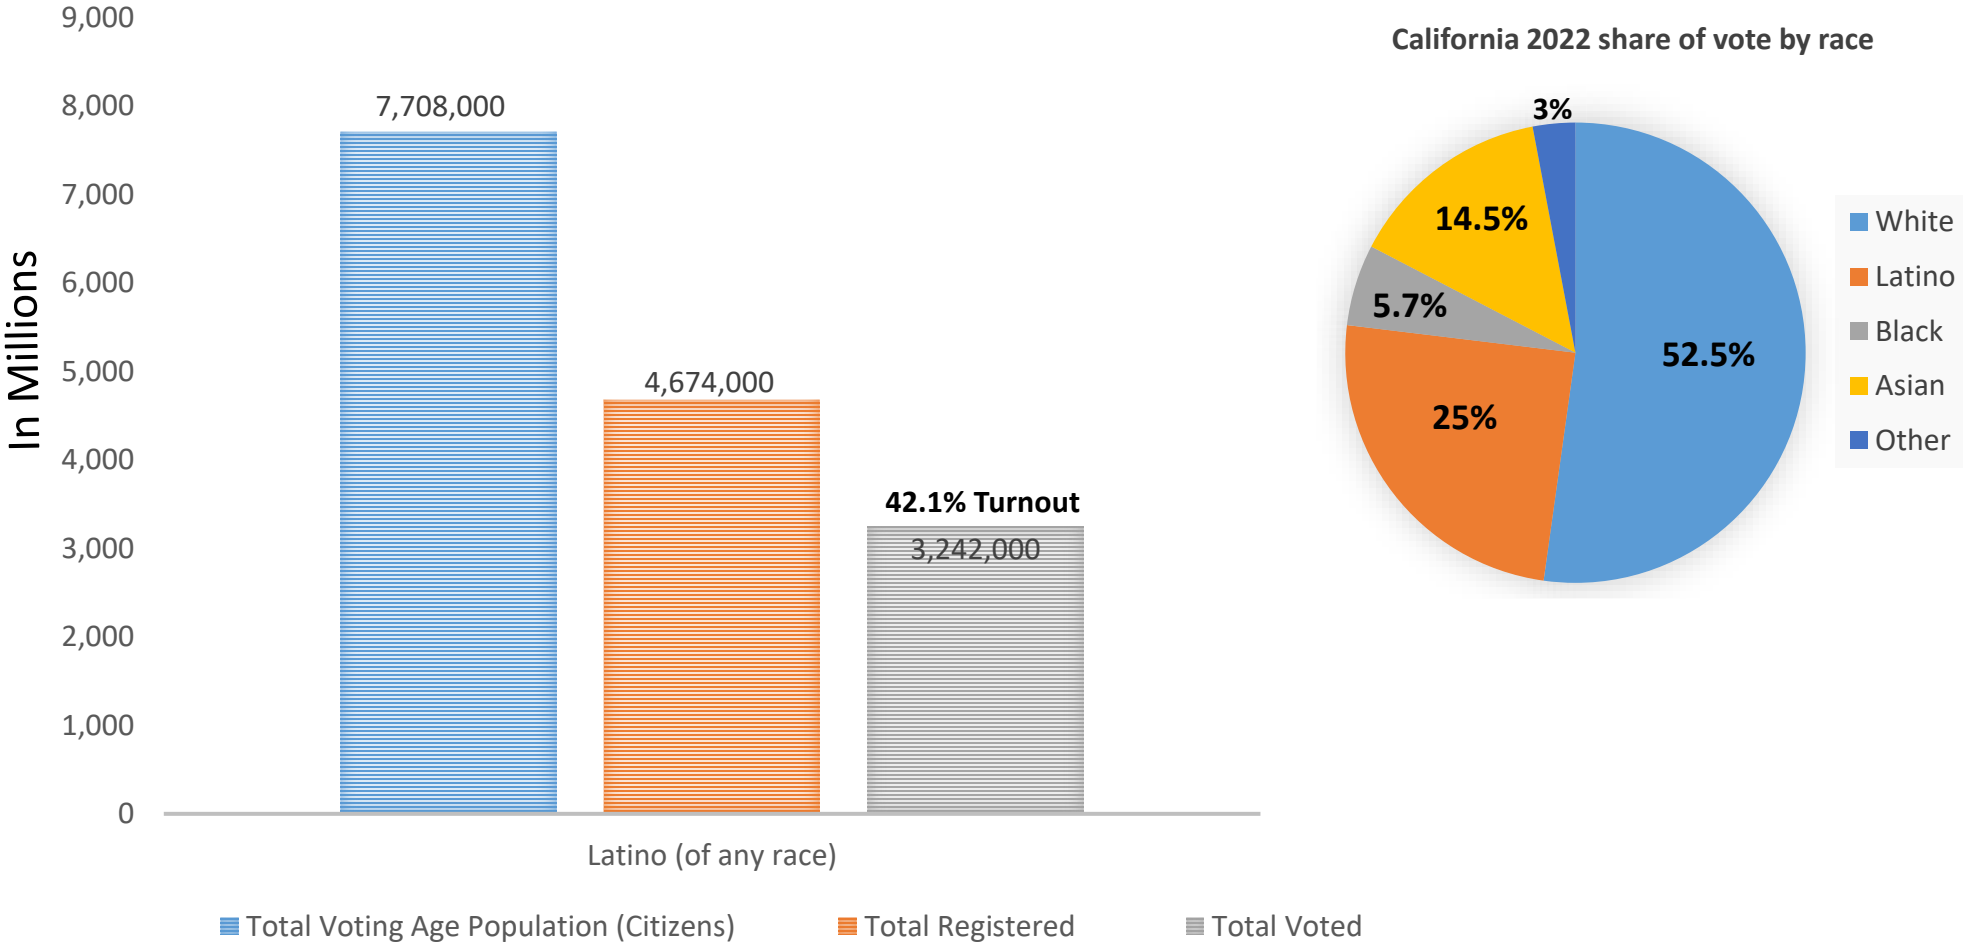

Latinopublicpolicy.org

The Latino Vote 2022 Midterms: Texas

LatinoPublicPolicy.org

Source: U.S. Census Voting, Registration and 2022 Mid-Term Election Turnout - Detailed Tables.

The Latino Vote 2022 Midterms: California

LatinoPublicPolicy.org

Source: U.S. Census Voting, Registration and 2022 Mid-Term Election Turnout - Detailed Tables.

The Latino Vote 2022 Midterms: Arizona

LatinoPublicPolicy.org

Source: U.S. Census Voting, Registration and 2022 Mid-Term Election Turnout - Detailed Tables.