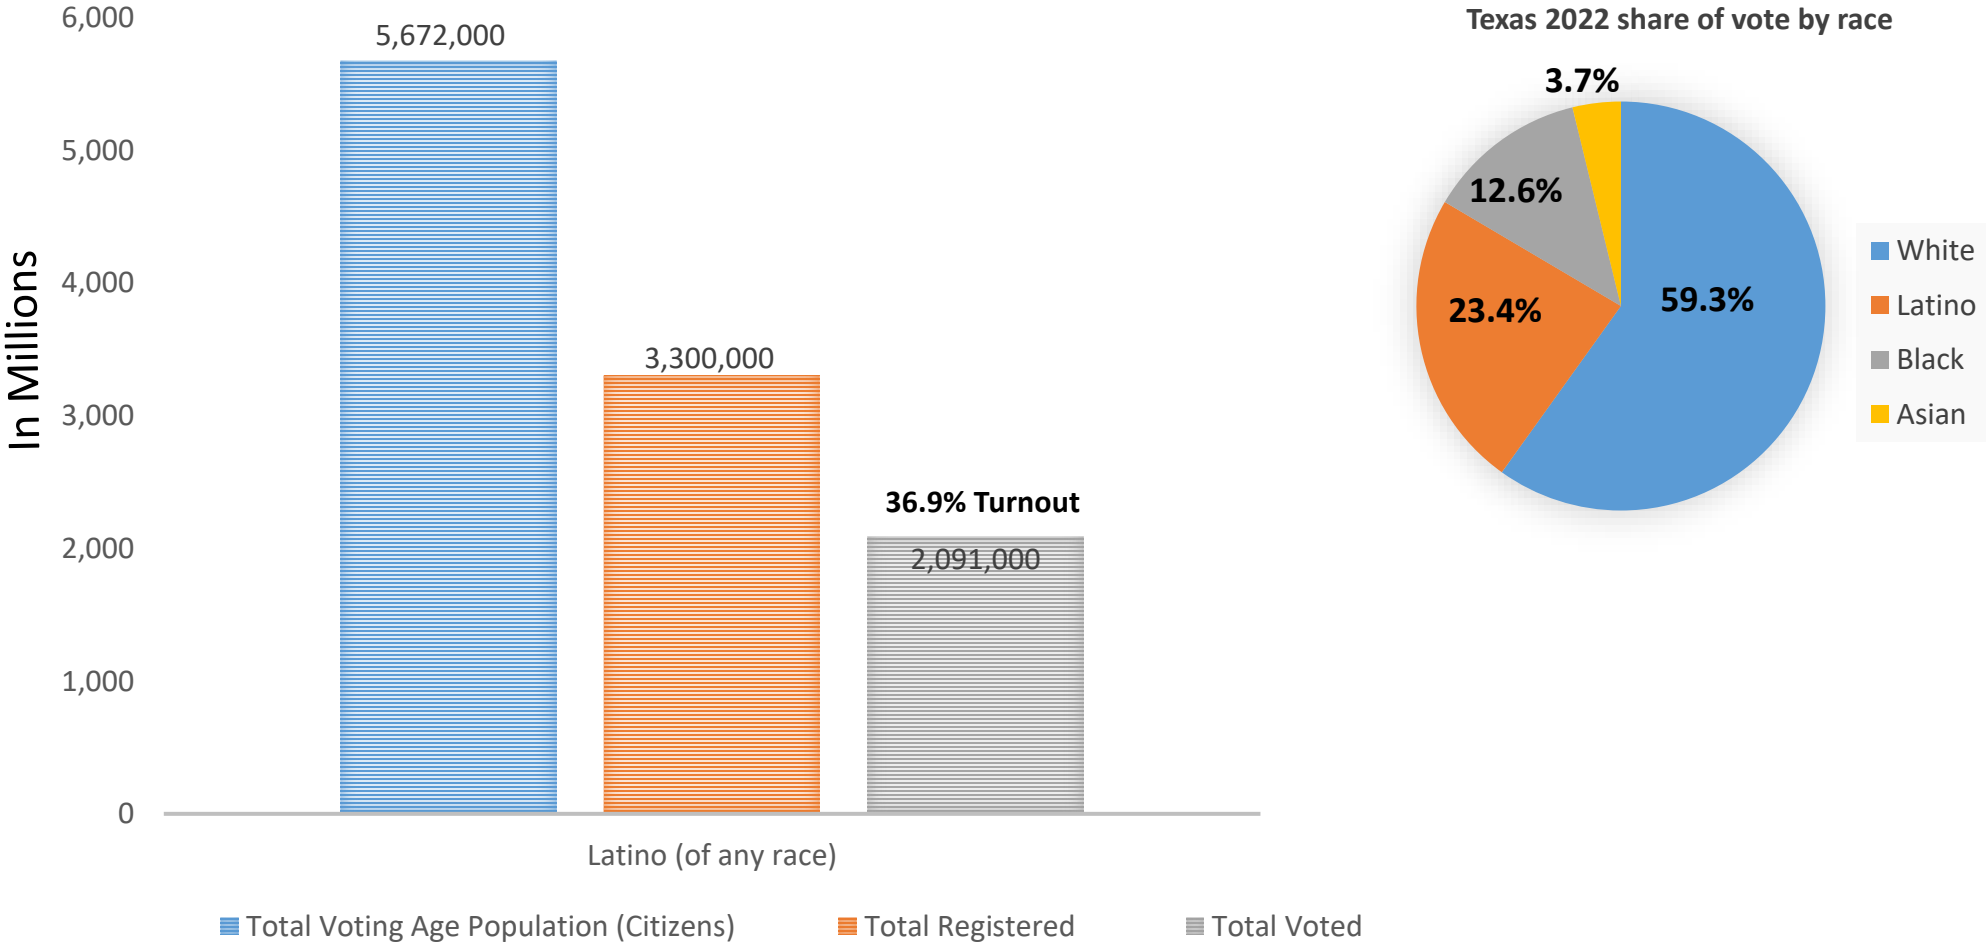

<https://www.census.gov/data/tables/time-series/demo/voting-and-registration/p20-586.html>

The Latino Vote Midterms 2022

Source: U.S. Census Voting, Registration and 2022 Mid-Term Election Turnout - Detailed Tables, April, 2022:
<https://www.census.gov/data/tables/time-series/demo/voting-and-registration/p20-586.html>

Latinopublicpolicy.org

The Latino Vote 2022 Midterms: Texas

LatinoPublicPolicy.org

Source: U.S. Census Voting, Registration and 2022 Mid-Term Election Turnout - Detailed Tables.

The Latino Vote 2022 Midterms: California