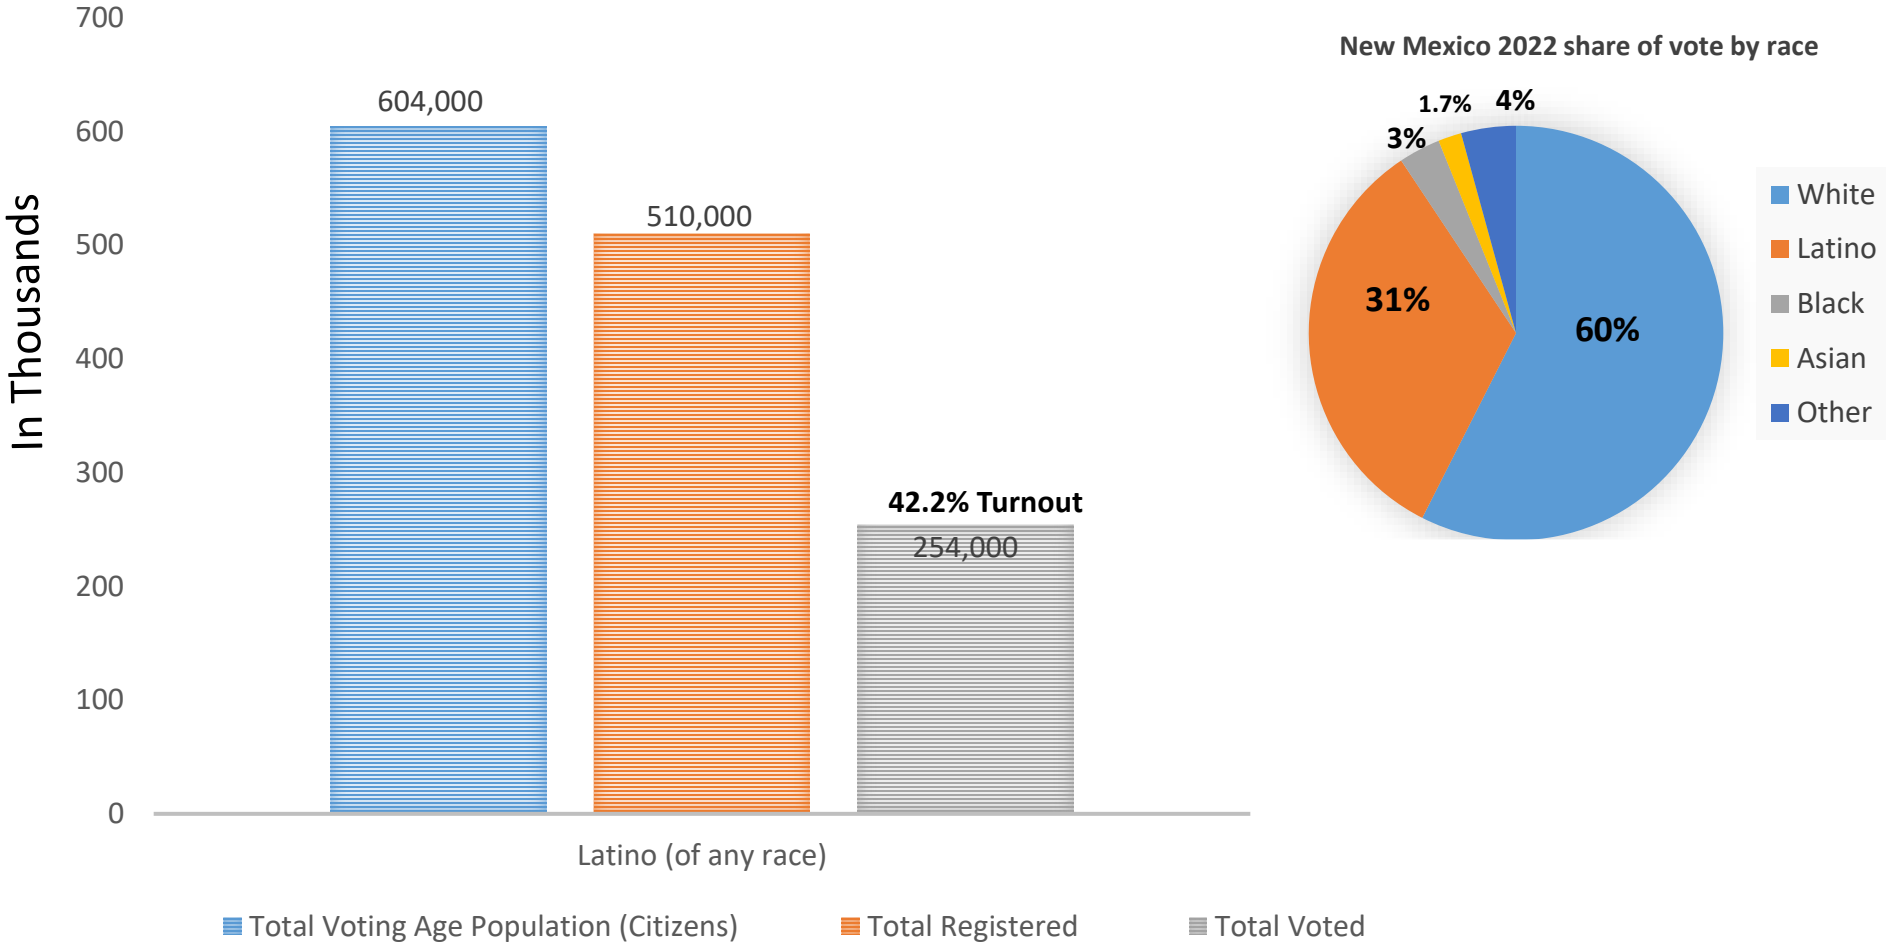

Latinopublicpolicy.org

The Latino Vote 2022 Midterms: Texas

LatinoPublicPolicy.org

Source: U.S. Census Voting, Registration and 2022 Mid-Term Election Turnout - Detailed Tables.

The Latino Vote 2022 Midterms: California

LatinoPublicPolicy.org

Source: U.S. Census Voting, Registration and 2022 Mid-Term Election Turnout - Detailed Tables.

The Latino Vote 2022 Midterms: Arizona

LatinoPublicPolicy.org

Source: U.S. Census Voting, Registration and 2022 Mid-Term Election Turnout - Detailed Tables.

The Latino Vote 2022 Midterms: New Mexico

LatinoPublicPolicy.org

Source: U.S. Census Voting, Registration and 2022 Mid-Term Election Turnout - Detailed Tables.

The Latino Vote 2022 Midterms: Nevada

LatinoPublicPolicy.org