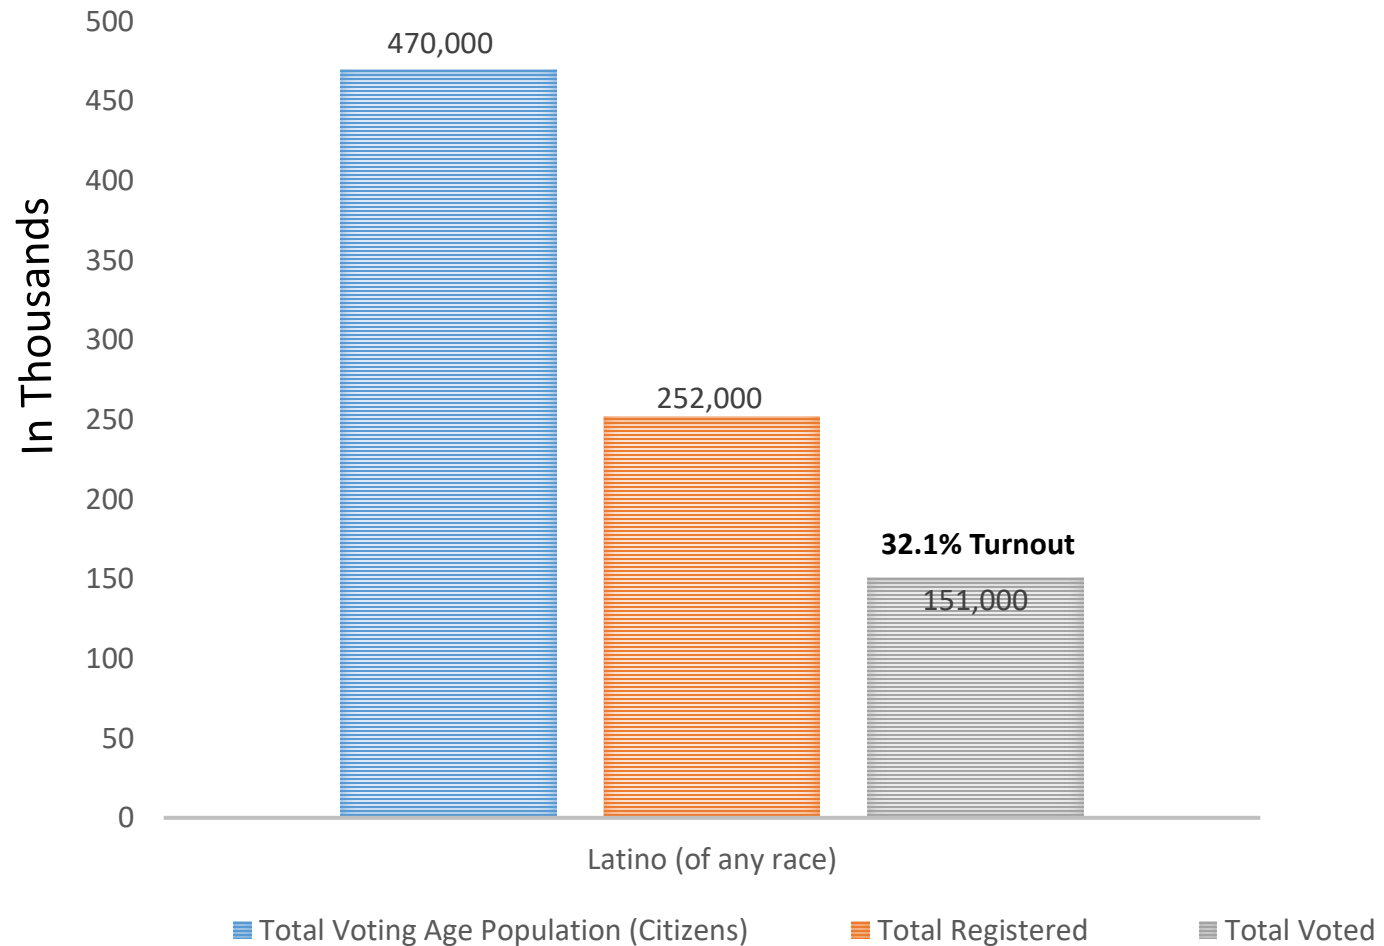

Latinopublicpolicy.org

The Latino Vote 2022 Midterms: Texas

LatinoPublicPolicy.org

Source: U.S. Census Voting, Registration and 2022 Mid-Term Election Turnout - Detailed Tables.

The Latino Vote 2022 Midterms: California

LatinoPublicPolicy.org

Source: U.S. Census Voting, Registration and 2022 Mid-Term Election Turnout - Detailed Tables.

The Latino Vote 2022 Midterms: Arizona

LatinoPublicPolicy.org

Source: U.S. Census Voting, Registration and 2022 Mid-Term Election Turnout - Detailed Tables.

The Latino Vote 2022 Midterms: New Mexico

LatinoPublicPolicy.org

Source: U.S. Census Voting, Registration and 2022 Mid-Term Election Turnout - Detailed Tables.

The Latino Vote 2022 Midterms: Nevada

LatinoPublicPolicy.org