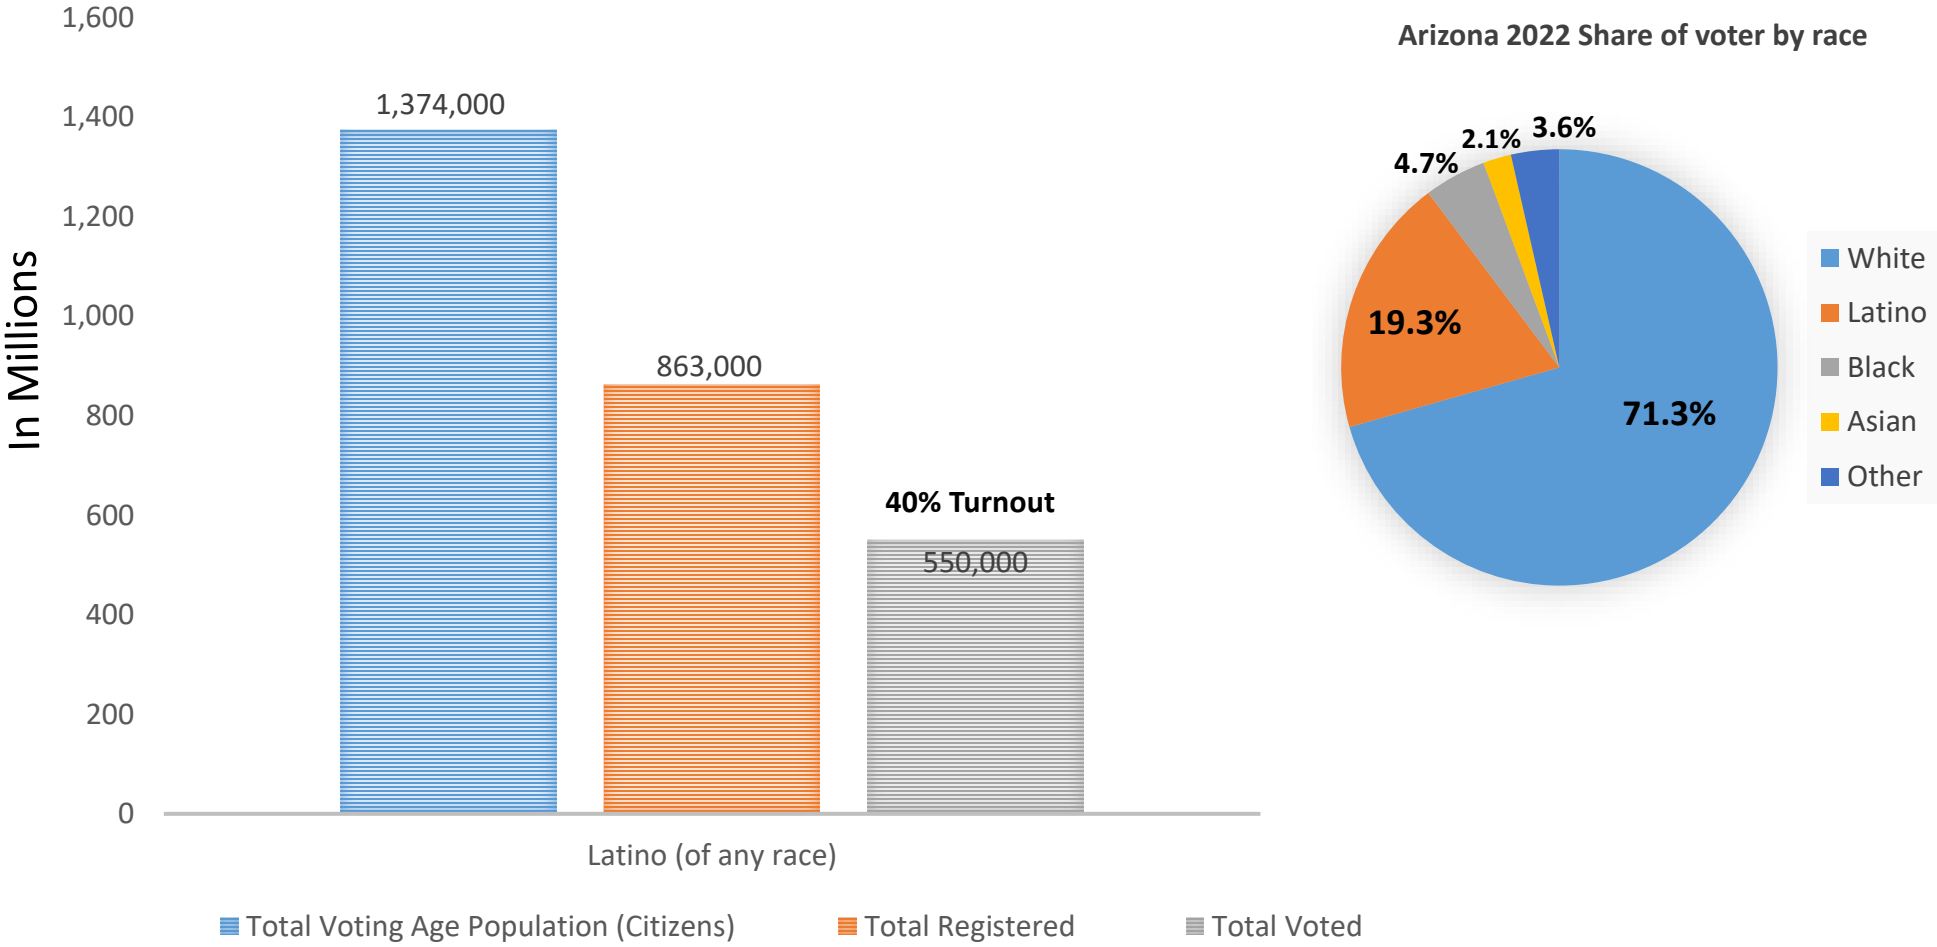

Latinopublicpolicy.org

The Latino Vote 2022 Midterms: Texas

LatinoPublicPolicy.org

Source: U.S. Census Voting, Registration and 2022 Mid-Term Election Turnout - Detailed Tables.

The Latino Vote 2022 Midterms: California

LatinoPublicPolicy.org

Source: U.S. Census Voting, Registration and 2022 Mid-Term Election Turnout - Detailed Tables.

The Latino Vote 2022 Midterms: Arizona

LatinoPublicPolicy.org

Source: U.S. Census Voting, Registration and 2022 Mid-Term Election Turnout - Detailed Tables.