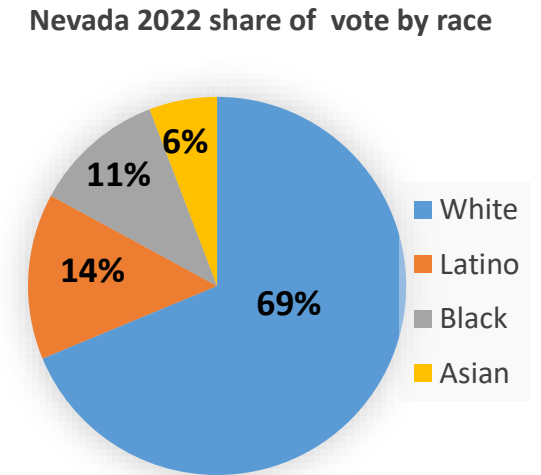

Latinopublicpolicy.org

The Latino Vote 2022 Midterms: Texas

LatinoPublicPolicy.org

Source: U.S. Census Voting, Registration and 2022 Mid-Term Election Turnout - Detailed Tables.

The Latino Vote 2022 Midterms: California

LatinoPublicPolicy.org

Source: U.S. Census Voting, Registration and 2022 Mid-Term Election Turnout - Detailed Tables.

The Latino Vote 2022 Midterms: Arizona

LatinoPublicPolicy.org

Source: U.S. Census Voting, Registration and 2022 Mid-Term Election Turnout - Detailed Tables.

The Latino Vote 2022 Midterms: New Mexico

LatinoPublicPolicy.org

Source: U.S. Census Voting, Registration and 2022 Mid-Term Election Turnout - Detailed Tables.

The Latino Vote 2022 Midterms: Nevada

LatinoPublicPolicy.org