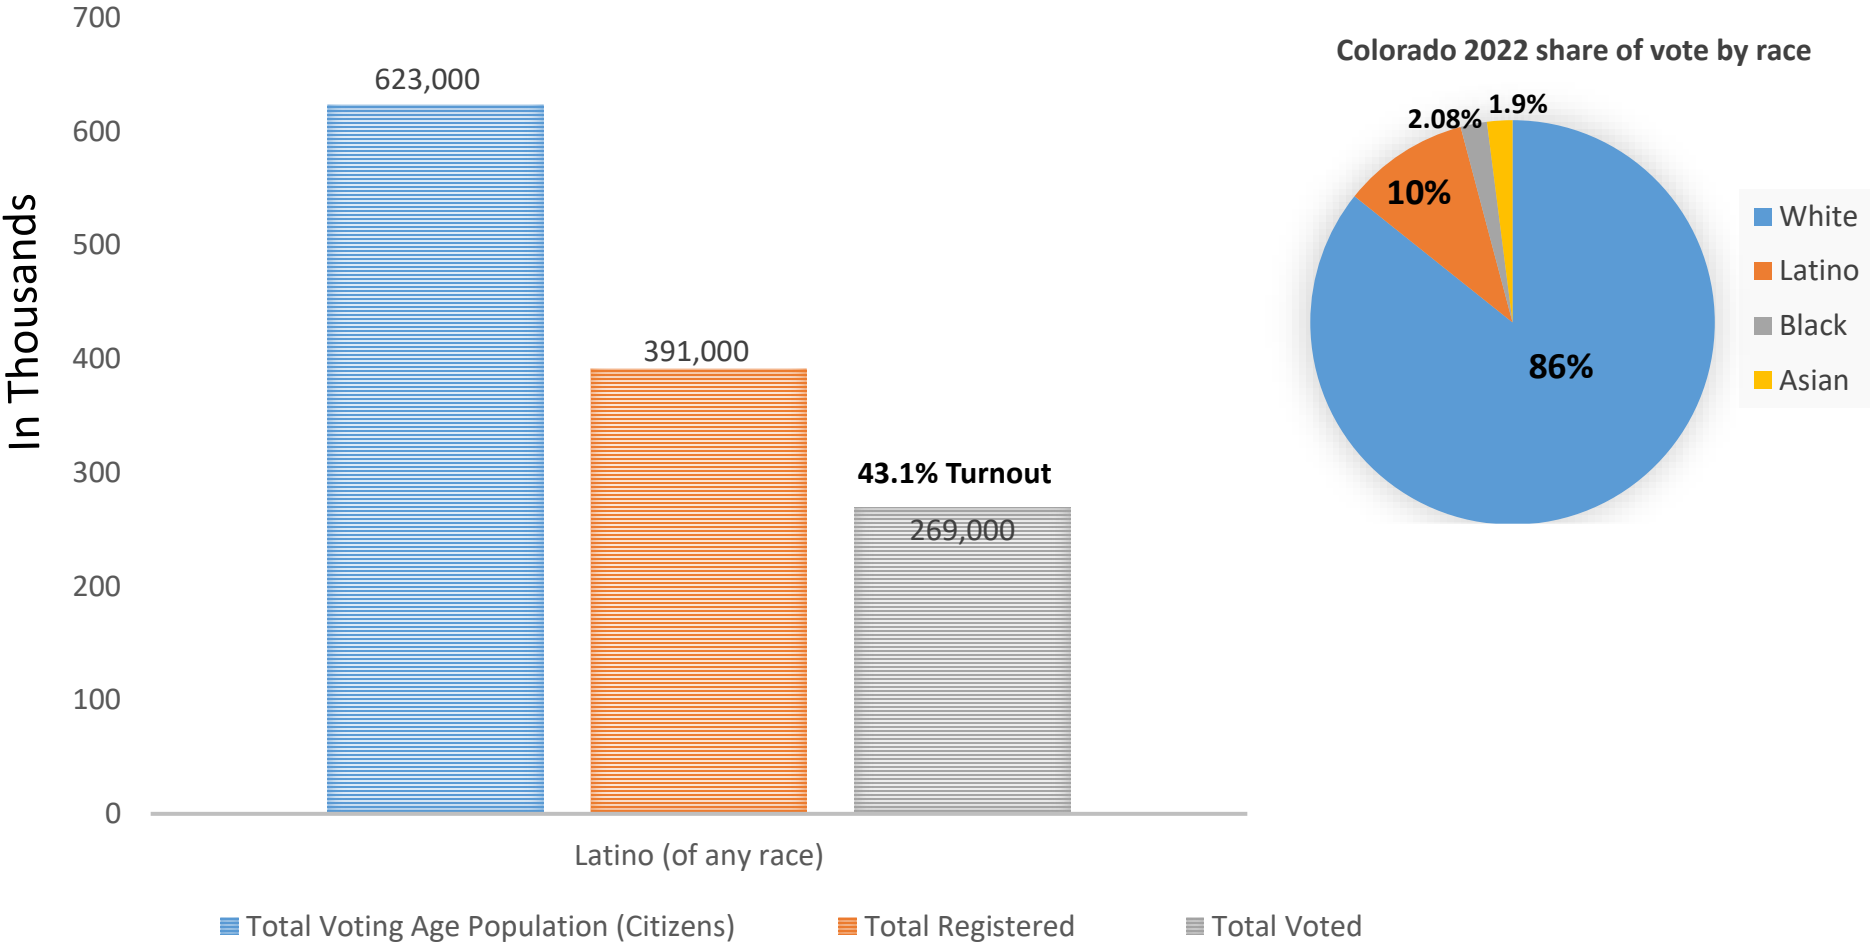

LatinoPublicPolicy.org

Source: U.S. Census Voting, Registration and 2022 Mid-Term Election Turnout - Detailed Tables.

The Latino Vote 2022 Midterms: Arizona

LatinoPublicPolicy.org

Source: U.S. Census Voting, Registration and 2022 Mid-Term Election Turnout - Detailed Tables.

The Latino Vote 2022 Midterms: New Mexico

LatinoPublicPolicy.org

Source: U.S. Census Voting, Registration and 2022 Mid-Term Election Turnout - Detailed Tables.

The Latino Vote 2022 Midterms: Nevada

LatinoPublicPolicy.org

Source: U.S. Census Voting, Registration and 2022 Mid-Term Election Turnout - Detailed Tables.

The Latino Vote 2022 Midterms: Colorado

LatinoPublicPolicy.org

Source: U.S. Census Voting, Registration and 2022 Mid-Term Election Turnout - Detailed Tables.