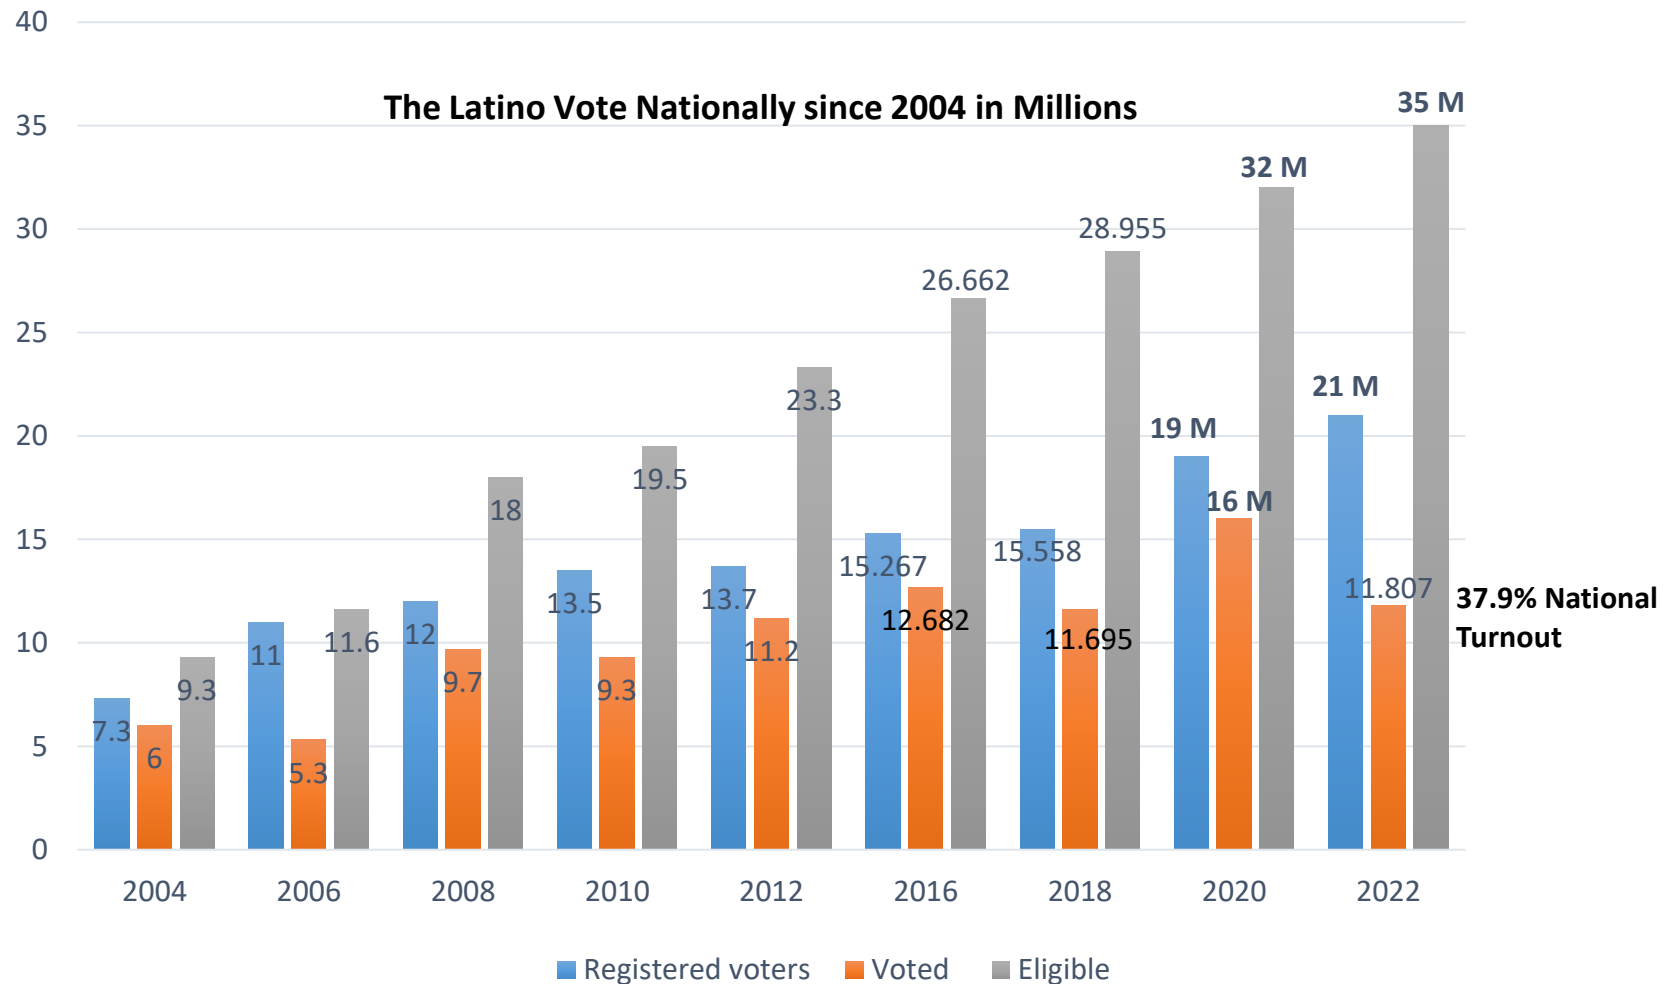

Latino Vote Midterms 2022

by Alex Gonzalez

Latino Public Policy Foundation

- Voting and Registration in the Election of November 2022, Detailed Tables
- Result State-by-Sate.
- Population, Latino Turnout, Eligible Voting Population and Voter Registration.

<https://www.census.gov/data/tables/time-series/demo/voting-and-registration/p20-586.html>

The Latino Vote Midterms 2022

Source: U.S. Census Voting, Registration and 2022 Mid-Term Election Turnout - Detailed Tables, April, 2022:
<https://www.census.gov/data/tables/time-series/demo/voting-and-registration/p20-586.html>