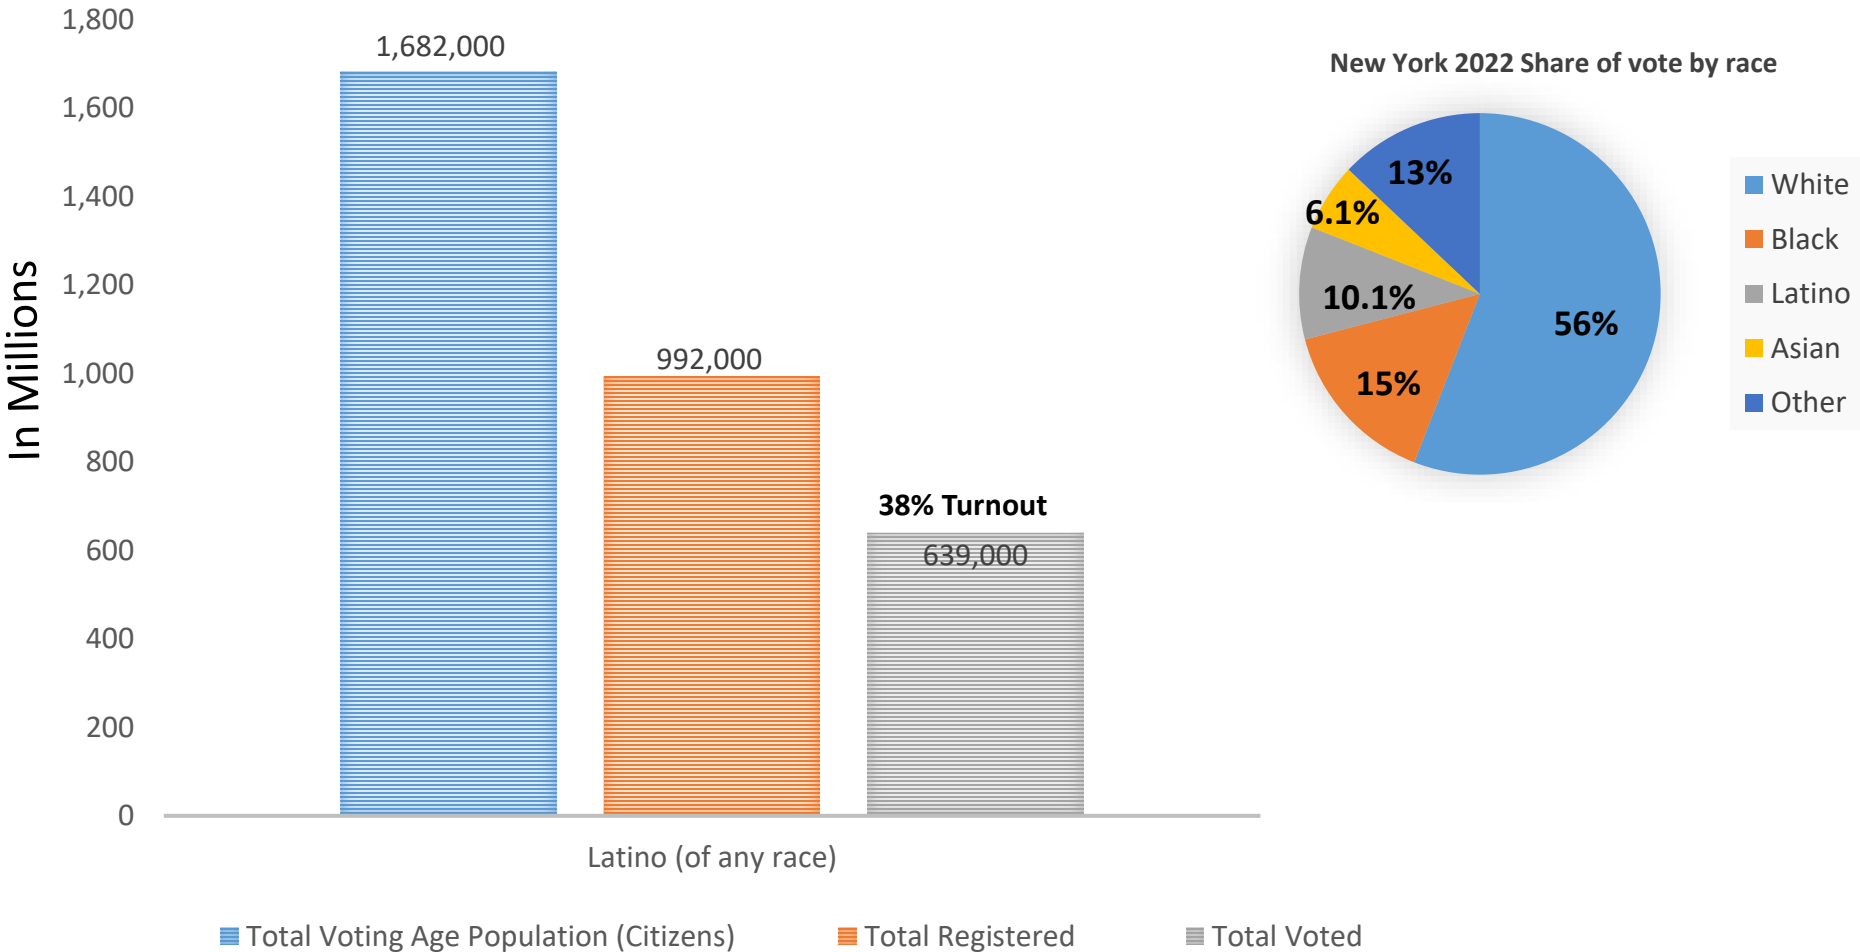

The Latino Vote 2022 Midterms: New York

LatinoPublicPolicy.org

Source: U.S. Census Voting, Registration and 2022 Mid-Term Election Turnout - Detailed Tables.